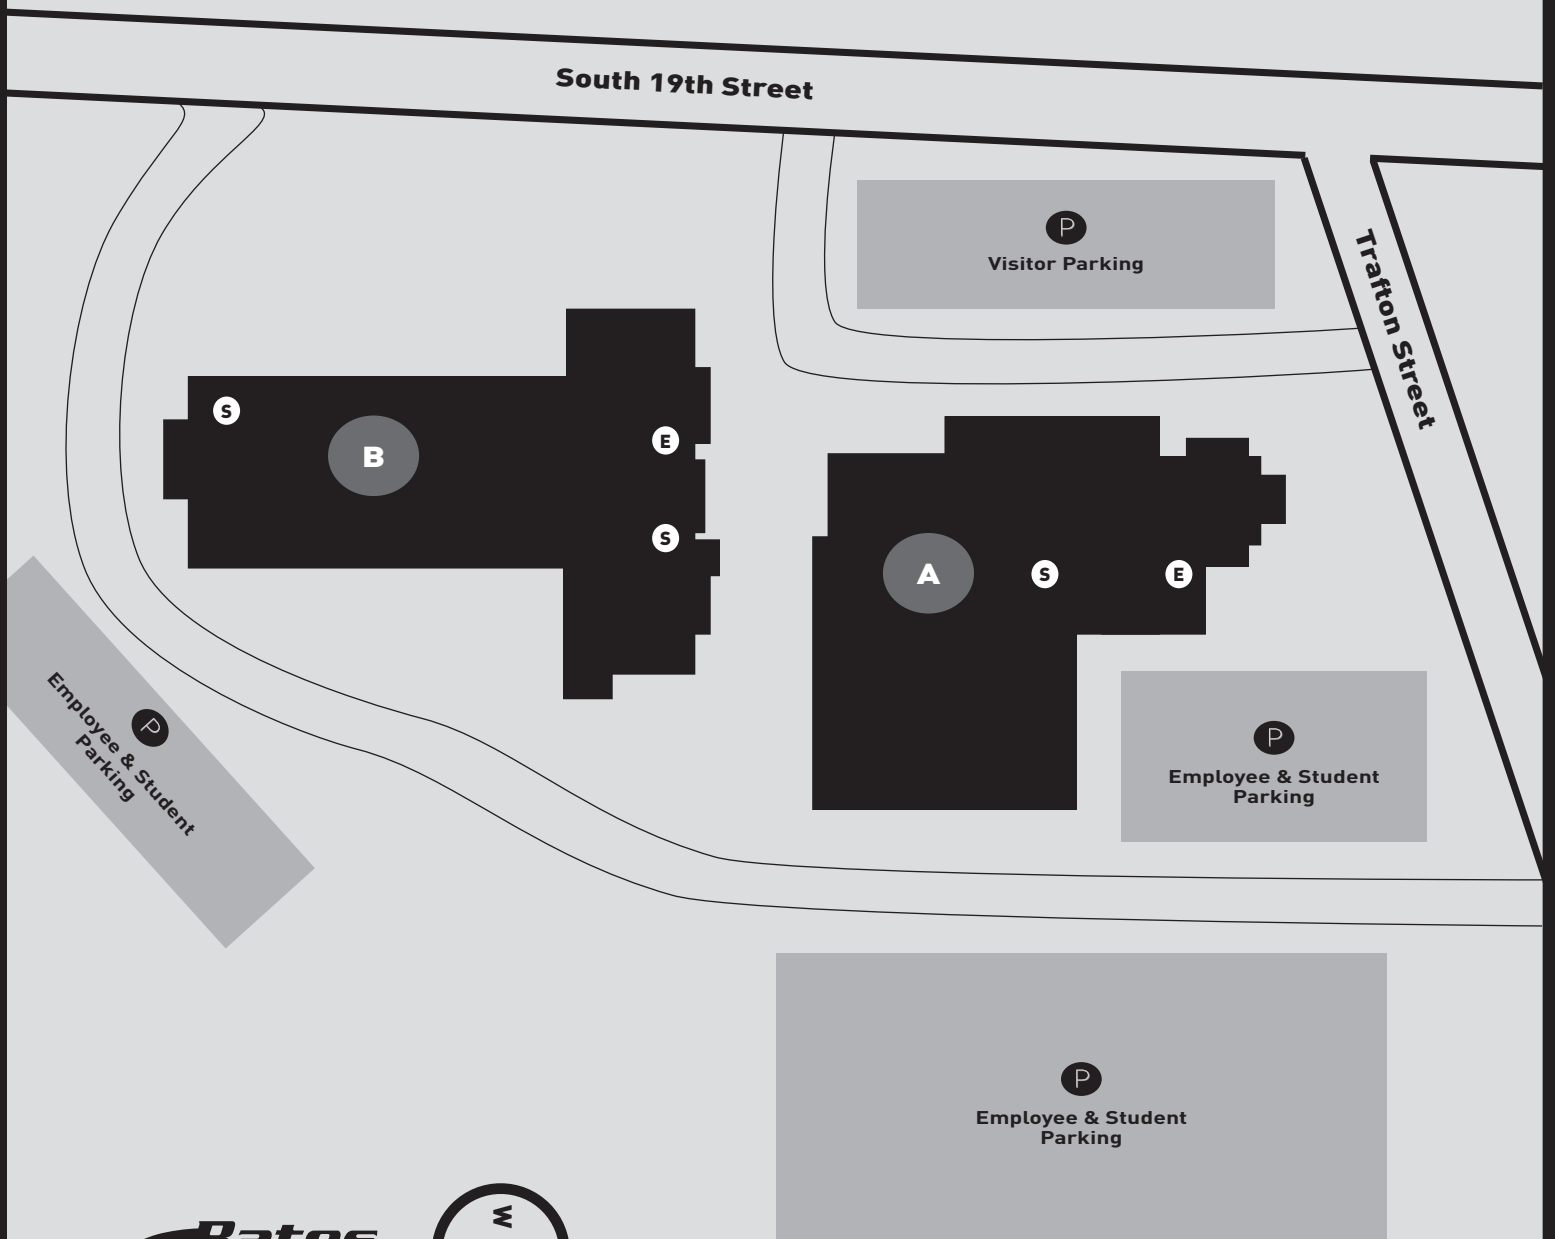

Bates Technical College
**CENTRAL/MOHLER
CAMPUS MAP & DIRECTORY**

- A** Communications Technology
- B** Advanced Technology
- P** Employee, Student & Visitor Parking
- E** Elevator
- S** Stairs

www.bates.ctc.edu/Maps

Bates Central/Mohler Campus is located in Tacoma, Washington, approximately 35 miles south of Seattle and 30 miles north of the state's capital city, Olympia.

Driving: Take WA-16 to the Union Avenue exit to South 19th St. Turn right onto South 19th St. and the campus is on the right.

Parking: There are designated student and staff parking lots, visitor parking areas.

Public Transportation: Pierce Transit bus routes stop near campus.

BUILDING KEY

- A** Communications Technology **B** Advanced Technology **E** Elevator **S** Stairs
- P** Employee, Student & Visitor Parking